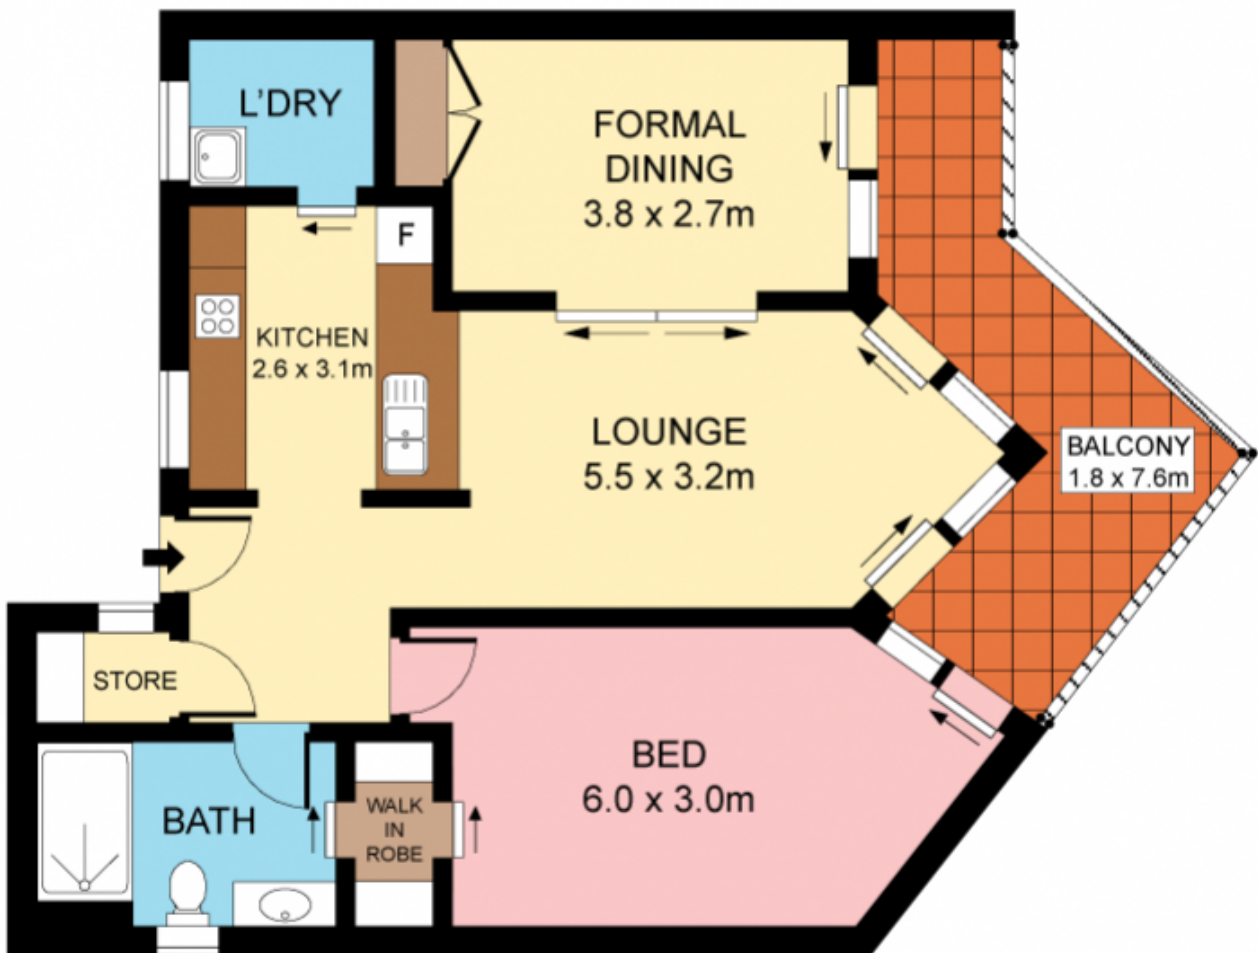

Boasting a great size bedroom with ensuite, built-in-robe & access onto the balcony with views. Terrific size kitchen which opens to the generous lounge room & adjoining formal dining area. Enjoy the access to pool, spa area & function area.

* Please note this is an over 55's complex

Type : Unit
Land Size : 100 sqm
View : <https://www.jreproperty.com.au/sale/nsw/sutherlandland/bangor/residential/unit/7484856>

Luke Jeffree
02 9540 2222

GROUND FLOOR

TOP FLOOR

Plans shown are for presentation purposes only and are not part of any legal document or title. They are subject to errors, omissions, inaccuracies and should not be used as a sole and accurate reference. Interested parties should make their own inquiries using independent sources.