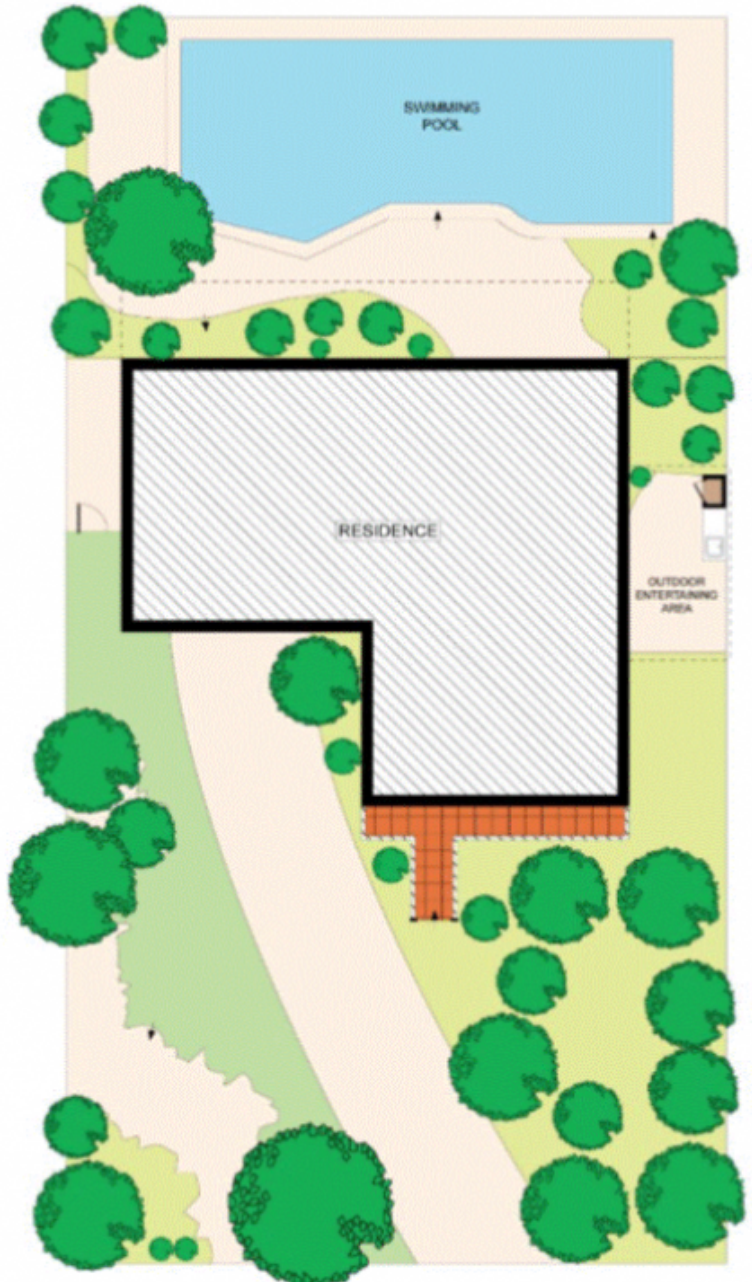

59 Lower Washington Drive Bonnet Bay NSW

3 2 2

Ideally located in sought after suburb and overlooking bushland reserve this private spacious family home has lots to offer. Boasting large open plan living rooms, central gourmet kitchen, spilling out to observation deck, outdoor covered deck with spa adjoining fabulous in ground pool.

Additional features include home theatre, sauna and second bathroom, combustion fireplace, air conditioning, excellent storage plus large lock-up garage. Easy stroll to local shops, schools, bus, cafes and bush walks.

- A home of rare charm and appeal.
- 350 metres to Bonnet Bay School
- 250 metres to shopping centre
- Reverse cycle air conditioning

Type : House
Land Size : 563 sqm
View : <https://www.jreproperty.com.au/sale/nsw/sutherlandland/bonnet-bay/residential/house/748488>

[For full version visit the website](https://www.jreproperty.com.au)

GROUND FLOOR

LOWER GROUND FLOOR

SITE PLAN (NOT TO SCALE)

Plans shown are for presentation purposes only and are not part of any legal document or title. They are subject to errors, omissions, inaccuracies and should not be used as a sole and accurate reference. Interested parties should make their own enquiries using independent sources.