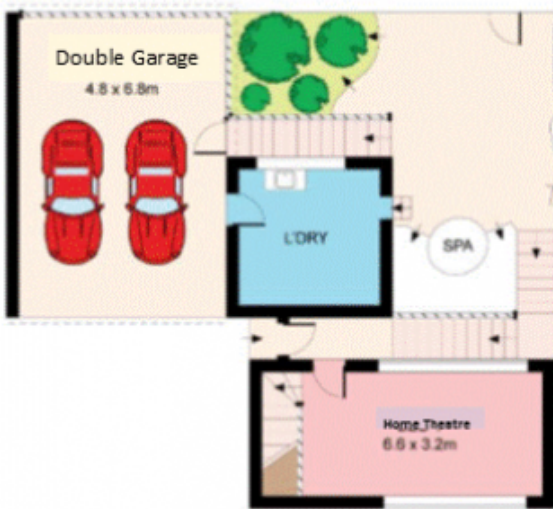

59 Lower Washington Drive Bonnet Bay NSW

3 2 2

Ideally located in sought after suburb and overlooking bushland reserve this private spacious family home has lots to offer. Boasting large open plan living rooms, central gourmet kitchen, spilling out to observation deck, outdoor covered deck with spa adjoining fabulous in ground pool.

- A home of rare charm and appeal.
- 350 metres to Bonnet Bay School
- 250 metres to shopping centre
- Reverse cycle air conditioning

Type : House
Land Size : 563 sqm
View : <https://www.jreproperty.com.au/sale/nsw/sutherlandland/bonnet-bay/residential/house/748488>

[For full version visit the website](https://www.jreproperty.com.au)

GROUND FLOOR

LOWER GROUND FLOOR

SITE PLAN (NOT TO SCALE)

Plans shown are for presentation purposes only and are not part of any legal document or title. They are subject to errors, omissions, inaccuracies and should not be used as a sole and accurate reference. Interested parties should make their own enquiries using independent sources.