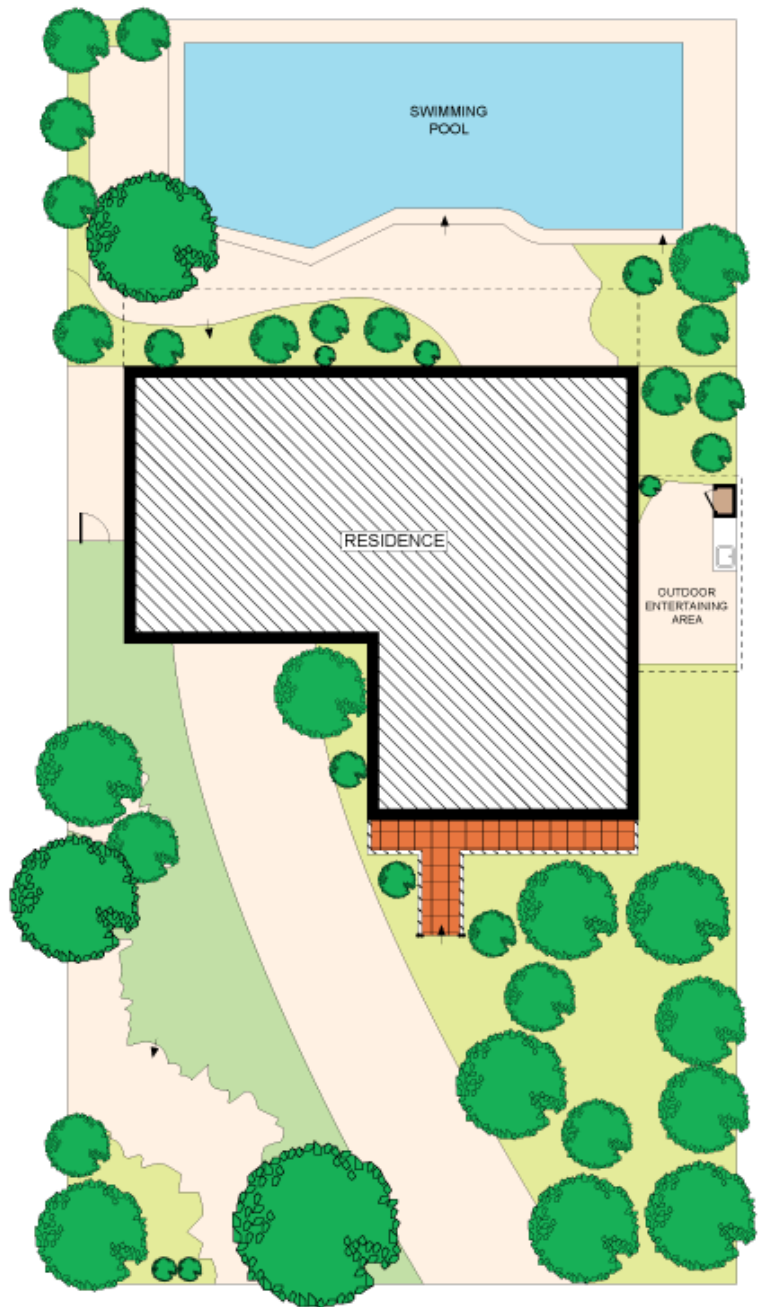

59 Lower Washington Drive Bonnet Bay NSW

4 🛏 2 🚿 2 🚗

Embrace a resort style lifestyle in this inviting family home enhanced with stylish updates and immersed in a tranquil bushland setting. Two levels of living extend to a spectacular entertainers paradise with swirl tub, built in external wet bar, sauna and pool. This very special home is an easy stroll to the local school, shops, cafes, bus and bush walks.

- Casual and formal dining, open plan living with wood fire
- Centrally placed kitchen, abundant storage & workspace
- Wide decks run the length of the home with striking views
- Private paved poolside areas are perfect for entertaining
- Reverse cycle air, master with BIRs and access to deck
- Stylish bamboo floors, 4th bedroom/rumpus, bath with spa

Land Size : 562 sqm
View : <https://www.jreproperty.com.au/sale/nsw/sutherland/bonnet-bay/residential/house/7484889>

Dion Moon
02 9540 2222

GROUND FLOOR

LOWER GROUND FLOOR

SITE PLAN (NOT TO SCALE)

Plans shown are for presentation purposes only and are not part of any legal document or title. They are subject to errors, omissions, inaccuracies and should not be used as a sole and accurate reference. Interested parties should make their own inquiries using independent sources.