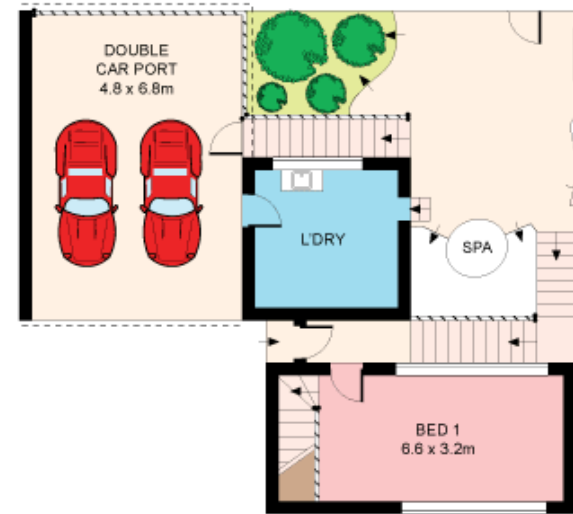

59 Lower Washington Drive Bonnet Bay NSW

4 🛏 2 🚿 2 🚗

Embrace a resort style lifestyle in this inviting family home enhanced with stylish updates and immersed in a tranquil bushland setting. Two levels of living extend to a spectacular entertainers paradise with swirl tub, built in external wet bar, sauna and pool. This very special home is an easy stroll to the local school, shops, cafes, bus and bush walks.

- Casual and formal dining, open plan living with wood fire
- Centrally placed kitchen, abundant storage & workspace
- Wide decks run the length of the home with striking views
- Private paved poolside areas are perfect for entertaining
- Reverse cycle air, master with BIRs and access to deck
- Stylish bamboo floors, 4th bedroom/rumpus, bath with spa

Land Size : 562 sqm
View : <https://www.jreproperty.com.au/sale/nsw/sutherland/bonnet-bay/residential/house/7484889>

Dion Moon
02 9540 2222

GROUND FLOOR

LOWER GROUND FLOOR

SITE PLAN (NOT TO SCALE)

Plans shown are for presentation purposes only and are not part of any legal document or title. They are subject to errors, omissions, inaccuracies and should not be used as a sole and accurate reference. Interested parties should make their own inquiries using independent sources.