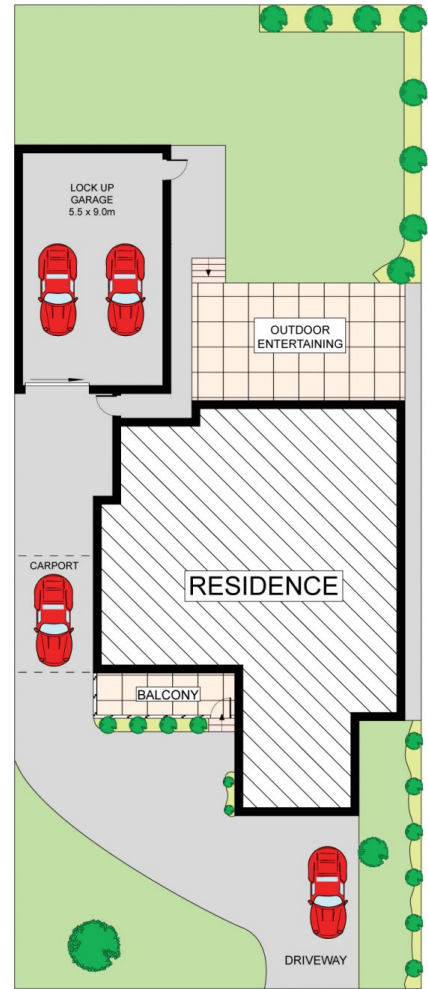

46 Woorak Crescent MIRANDA NSW

3 1 3

Beautifully maintained throughout and offering all the ease of a single level layout, this classic brick cottage boasts spacious interiors with multiple living areas and a superb deck overlooking the generous child friendly yard. Enjoying a premium location in a quiet street this immensely comfortable home is close to Westfield Miranda, schools, parks and bus.

Type : House

View : <https://www.jreproperty.com.au/lease/nsw/sutherland/miranda/residential/house/7487535>

Featuring:

- Fresh, light interiors with timber floors & high ceilings
- Generous formal lounge & dining plus family living area
- Three double bedrooms, all feature built in wardrobes
- Versatile study or use of a 4th bedroom, air conditioning
- Bonus of an internal laundry, bathroom with separate WC
- Stylish Caesar stone kitchen with dishwasher & storage

[For full version visit the website](#)

GROUND FLOOR

**SITE PLAN
(NOT TO SCALE)**

Plans shown are for presentation purposes only and are not part of any legal document or title. They are subject to errors, omissions, inaccuracies and should not be used as a sole and accurate reference. Interested parties should make their own inquiries using independent sources.