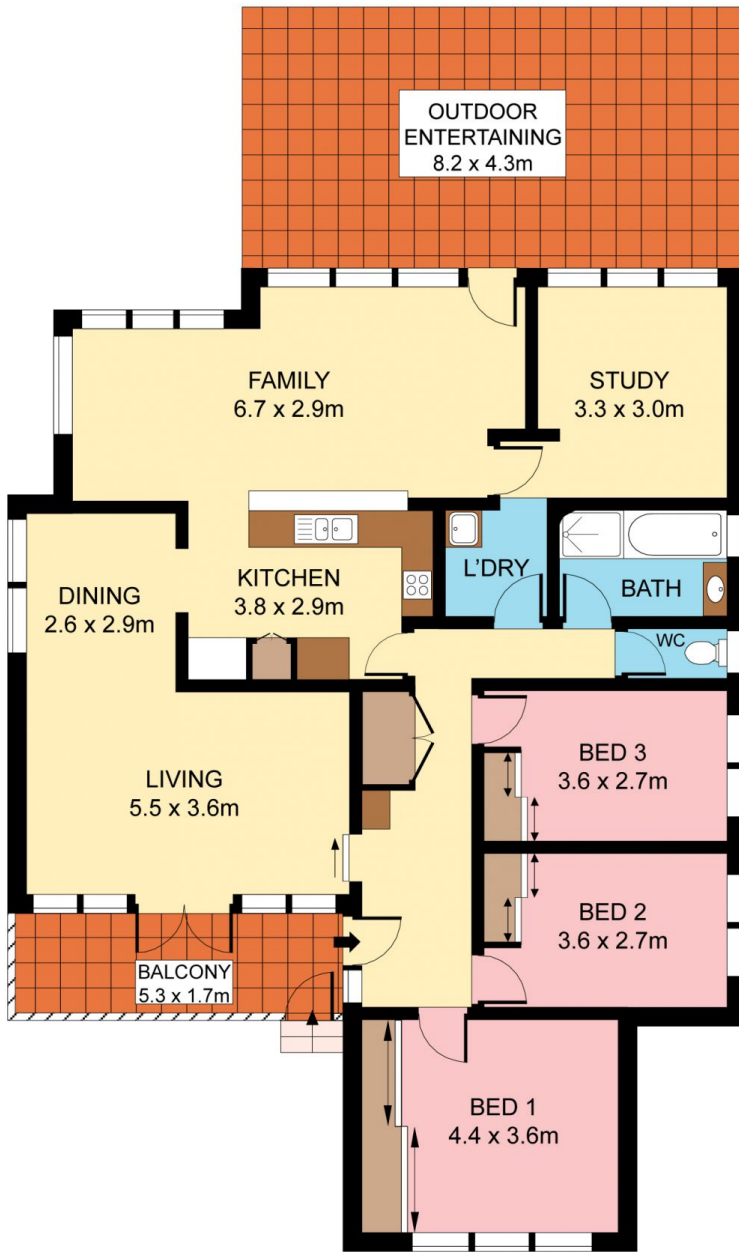

46 Woorak Crescent MIRANDA NSW

3 1 3

Beautifully maintained throughout and offering all the ease of a single level layout, this classic brick cottage boasts spacious interiors with multiple living areas and a superb deck overlooking the generous child friendly yard. Enjoying a premium location in a quiet street this immensely comfortable home is close to Westfield Miranda, schools, parks and bus.

Type : House

View : <https://www.jreproperty.com.au/lease/nsw/sutherland/miranda/residential/house/7487535>

Featuring:

- Fresh, light interiors with timber floors & high ceilings
- Generous formal lounge & dining plus family living area
- Three double bedrooms, all feature built in wardrobes
- Versatile study or use of a 4th bedroom, air conditioning
- Bonus of an internal laundry, bathroom with separate WC
- Stylish Caesar stone kitchen with dishwasher & storage

[For full version visit the website](#)

GROUND FLOOR

**SITE PLAN
(NOT TO SCALE)**

Plans shown are for presentation purposes only and are not part of any legal document or title. They are subject to errors, omissions, inaccuracies and should not be used as a sole and accurate reference. Interested parties should make their own inquiries using independent sources.

46 WOORAK CRESCENT

MIRANDA