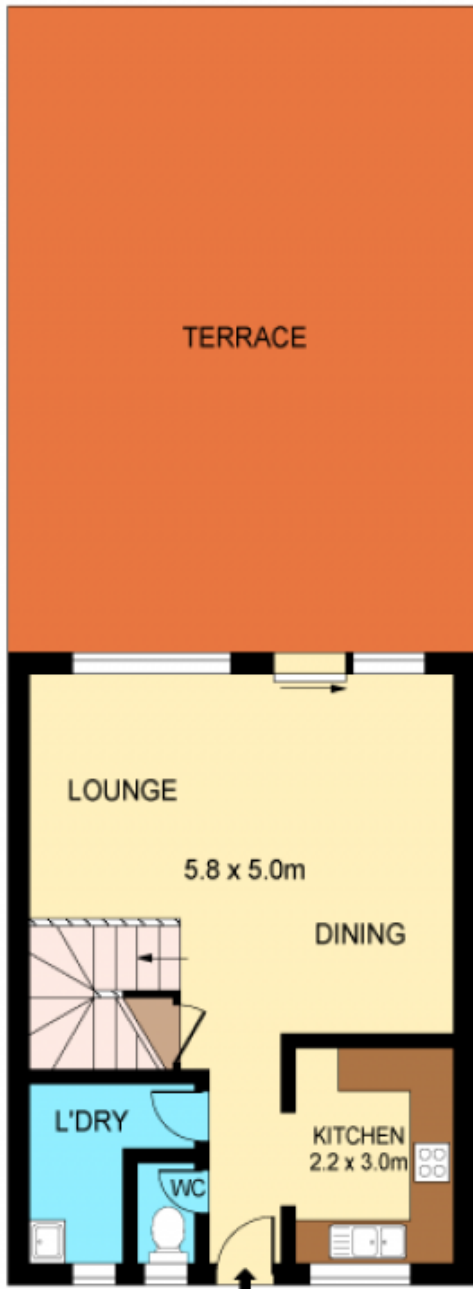

**48/465 The Boulevard KIRRAWEE NSW**

3 1 2

Live like its a holiday every day of the year in this spacious town house idyllically located within a resort style complex boasting enclosed heated pool, spa and tennis court. Set well back from the road its ultra convenient, a short walk to shops and bus.

Modern updated interiors include stylish timber floors  
 Expansive Balinese style deck with bamboo surrounds  
 Open plan living flows to outdoor entertaining  
 Three spacious bedrooms, all with BIRs, light & bright  
 Convenient powder room, laundry, air conditioner, secure 2 LUG  
 Quietly located, fantastic home or investment opportunity

**Type** : Townhouse  
**Building Size** : 20 sqm  
**View** : <https://www.jreproperty.com.au/sale/nsw/sutherland/kirrawee/residential/townhouse/7488287>

**Luke Jeffree**  
02 9540 2222

**GROUND FLOOR**