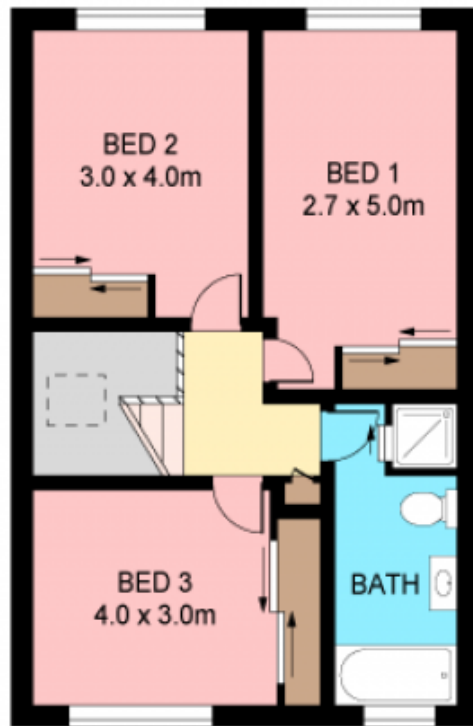

**48/465 The Boulevard KIRRAWEE NSW**

3 1 2

Live like its a holiday every day of the year in this spacious town house idyllically located within a resort style complex boasting enclosed heated pool, spa and tennis court. Set well back from the road its ultra convenient, a short walk to shops and bus.

Modern updated interiors include stylish timber floors  
 Expansive Balinese style deck with bamboo surrounds  
 Open plan living flows to outdoor entertaining  
 Three spacious bedrooms, all with BIRs, light & bright  
 Convenient powder room, laundry, air conditioner, secure 2 LUG  
 Quietly located, fantastic home or investment opportunity

**Type** : Townhouse  
**Building Size** : 20 sqm  
**View** : <https://www.jreproperty.com.au/sale/nsw/sutherland/kirrawee/residential/townhouse/7488287>

**Luke Jeffree**  
02 9540 2222

**GROUND FLOOR**