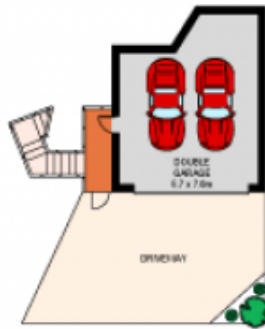

SITE PLAN
(NOT TO SCALE)