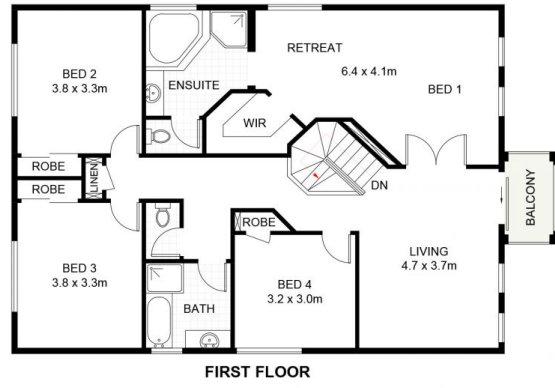

8 Link Circuit, Menai

DISCLAIMER: PLANS SHOWN ARE FOR PRESENTATION PURPOSES AND ARE NOT PART OF ANY LEGAL DOCUMENT. ALL MEASUREMENTS AND FIGURES ARE APPROXIMATE.