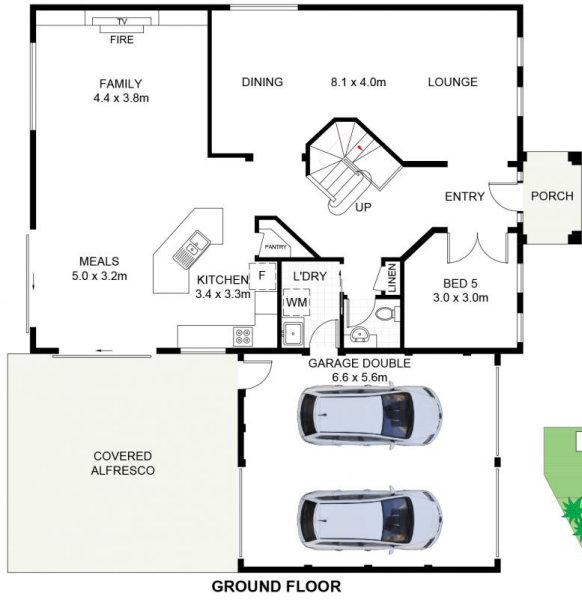

8 Link Circuit, Menai

DISCLAIMER: PLANS SHOWN ARE FOR PRESENTATION PURPOSES AND ARE NOT PART OF ANY LEGAL DOCUMENT. ALL MEASUREMENTS AND FIGURES ARE APPROXIMATE.