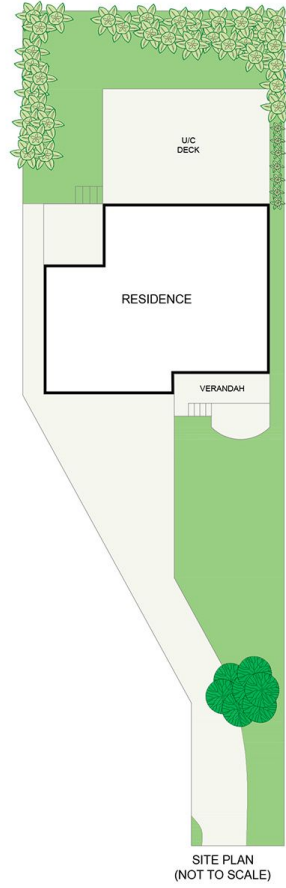

158 President Avenue MIRANDA NSW

4 2 2

Presenting this single level North facing residence set back from the road and offering spacious floor plan that flows to the outdoor entertaining overlooking the private sunny rear yard.

Accommodation consists of open plan living, kitchen and dining, four sizeable bedrooms with built in robes and ceiling fans while the master bedroom is complete with walk through robe and ensuite.

This family home is an entertainer's haven with the internal living areas joining a large covered deck that overlooks the level grass yard with established trees and gardens.

Ample parking for multiple cars, boat or caravan with

Type : House
Land Size : 822 sqm
View : <https://www.jreproperty.com.au/sale/nsw/sutherlandland/miranda/residential/house/7489033>

Luke Jeffree
02 9540 2222

[For full version visit the website](https://www.jreproperty.com.au)

158 President Avenue, Miranda

DISCLAIMER: PLANS SHOWN ARE FOR PRESENTATION PURPOSES AND ARE NOT PART OF ANY LEGAL DOCUMENT. ALL MEASUREMENTS AND FIGURES ARE APPROXIMATE.